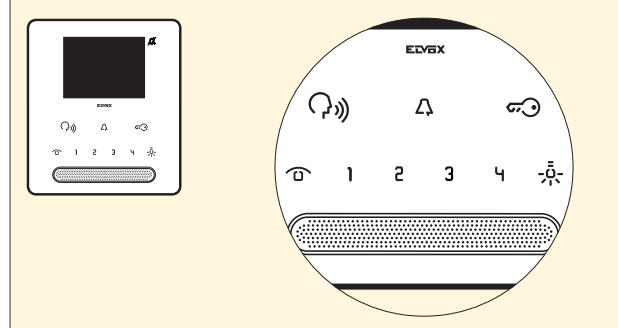

B) Side adjustment of the brightness.

C) Terminal block for video door entry unit connection: to the Due Fili Plus system and to an external push button for landing calls.

Touch-sensitive keypad and indicator light signalling

Speak/listen button.

Self-start push button.

Lock opening push button.

Auxiliary 1 (Stair light): for auxiliary service.

Ringtone mute push button and signalling of:

- (flashing light) incoming call from outdoor entrance panel or intercom device.
- (steady light) ringtone muted.
- (steady light that flashes every 10s, while the ringtone is muted) calls have been made from the entrance panel.

Programmable push buttons for activating auxiliary services or intercom calls.

Brightness and volume control and connection terminal block

Touch-sensitive keypad and indicator light signalling

Video door entry systems

Tab Free video door entry unit

Video door entry units

- ▲ **7539 /04** Surface mounting speakerphone Tab Free video door entry unit for Due Fili Plus system with 3.5" colour LCD display, touch-sensitive keypad for interphone functions and intercom calls, bracket for fixing in round or rectangular mounting box