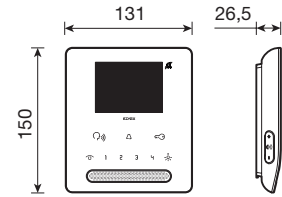

Video door entry systems

Tab Free video door entry unit

Video door entry units

- ▲ **7539 /04** Surface mounting speakerphone Tab Free video door entry unit for Due Fili Plus system with 3.5" colour LCD display, touch-sensitive keypad for interphone functions and intercom calls, bracket for fixing in round or rectangular mounting box

Accessories - Tab Free series video door entry units

- ▲ **753V** Table box for Tab and Tab Free video door entry units, with 2 m of cable and pullout socket and plug

Video door entry system kit

- ▲ **7539/M** Due Fili Plus speakerphone video door entry kit, containing: 1x13K1 audio/video entrance panel, 1 x R131 button, 1 x 13F2 electronic unit, 1 x 7539 Tab Free speakerphone unit, white and 1 x 6922 power supply unit
- ▲ **7539/K** Due Fili Plus speakerphone video door entry kit, containing: 1x1321 audio/video entrance panel, 1 x 9192 flush mounting box, 1 x 13F5 electronic unit, 1 x 7539 Tab Free speakerphone unit, white and 1 x 6922 power supply unit