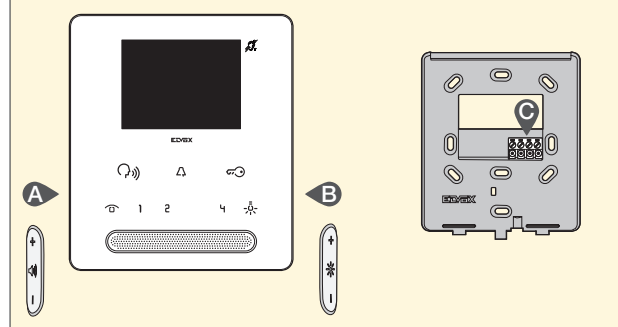

Technical data

Inputs	
power supply from Bus	28 Vdc rated voltage
absorption stand-by	10 mA
max absorption operation	160 mA
operating temperature	0° to +40° C

Adjustments and connections

A) Side adjustment of the volume.

B) Side adjustment of the brightness.

C) Terminal block for video door entry unit connection: to the Due Fili Plus system and to an external push button for landing calls.

Touch-sensitive keypad and indicator light signalling

Speak/listen button.

Self-start push button.

Lock opening push button.

Auxiliary 1 (Stair light): for auxiliary service.

Ringtone mute push button and signalling of:

- (flashing light) incoming call from outdoor entrance panel or intercom device.
- (steady light) ringtone muted.
- (steady light that flashes every 10s, while the ringtone is muted) calls have been made from the entrance panel.

Programmable push buttons for activating auxiliary services or intercom calls.

Brightness and volume control and connection terminal block